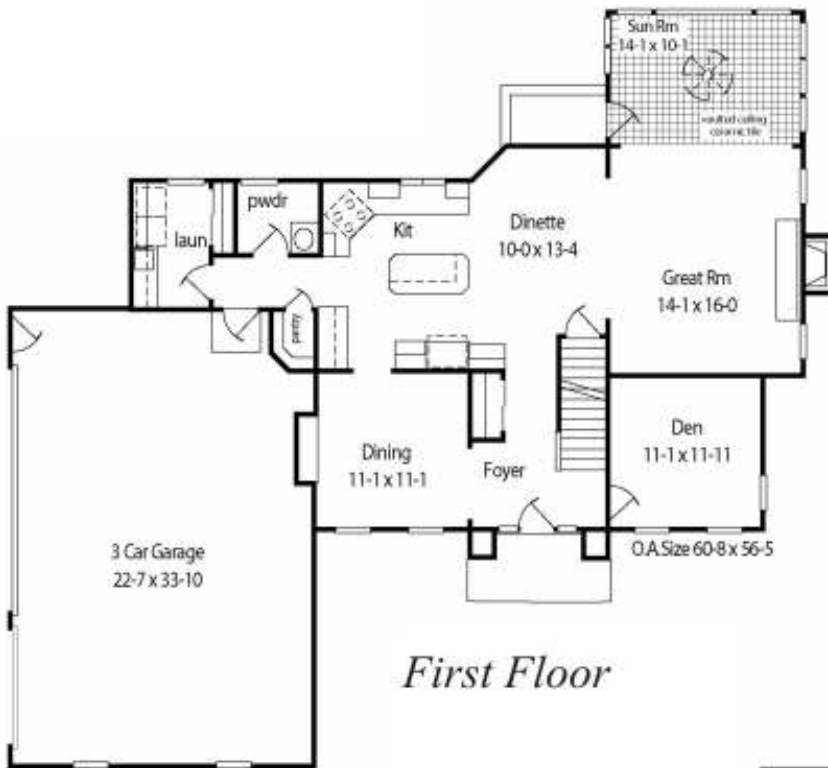

# The Chesapeake

2,358 square feet, Two Story

Lifestyle Homes  
of Wisconsin

Drawings are for illustrative purpose only; actual construction may vary.

**Lifestyle Homes of Wisconsin, LLC**

www.lshofwi.com ♦ 414-378-9105