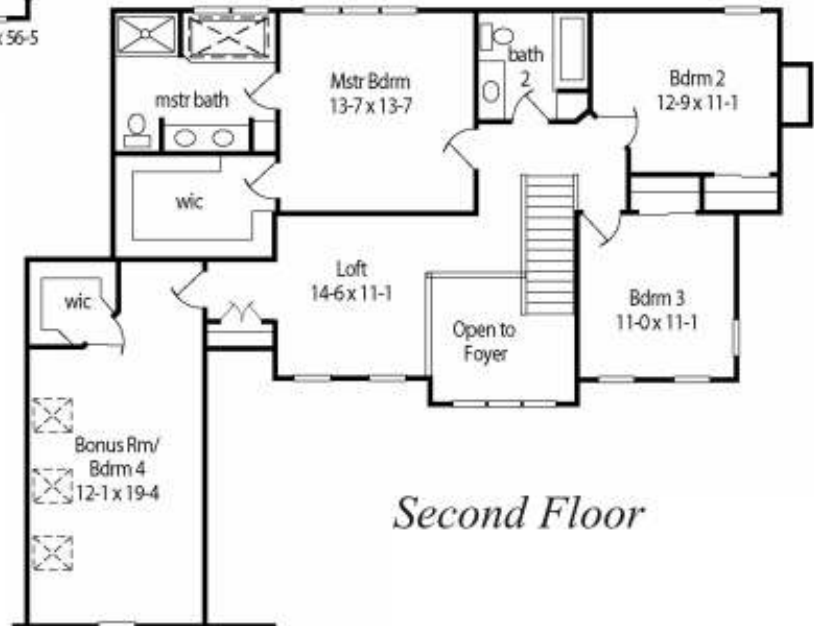

# The Chesapeake

2,358 square feet, Two Story

Lifestyle Homes  
of Wisconsin

Drawings are for illustrative purpose only; actual construction may vary.

**Lifestyle Homes of Wisconsin, LLC**

www.lshofwi.com ♦ 414-378-9105