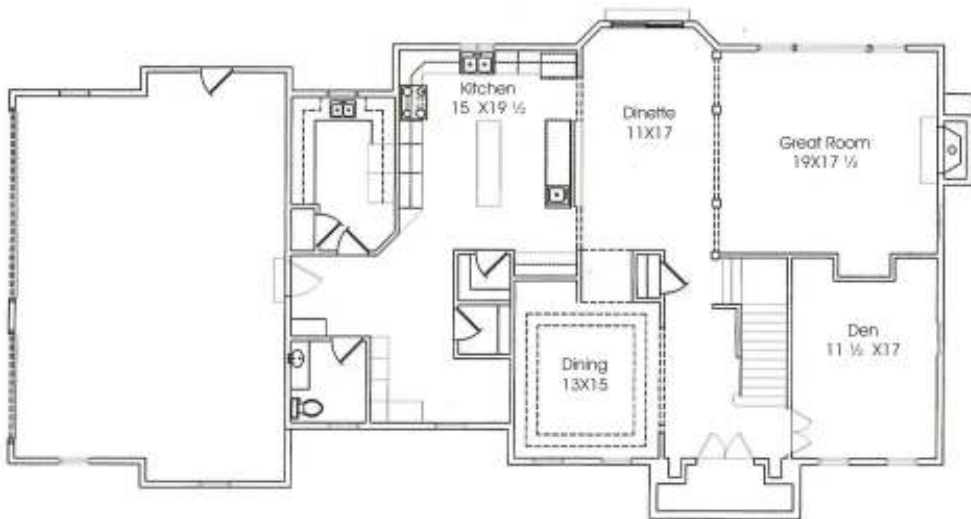

# The Essex II

3,750 square feet, Two Story

Lifestyle Homes  
of Wisconsin

First Floor

Second Floor

Drawings are for illustrative purpose only; actual construction may vary.

**Lifestyle Homes of Wisconsin, LLC**