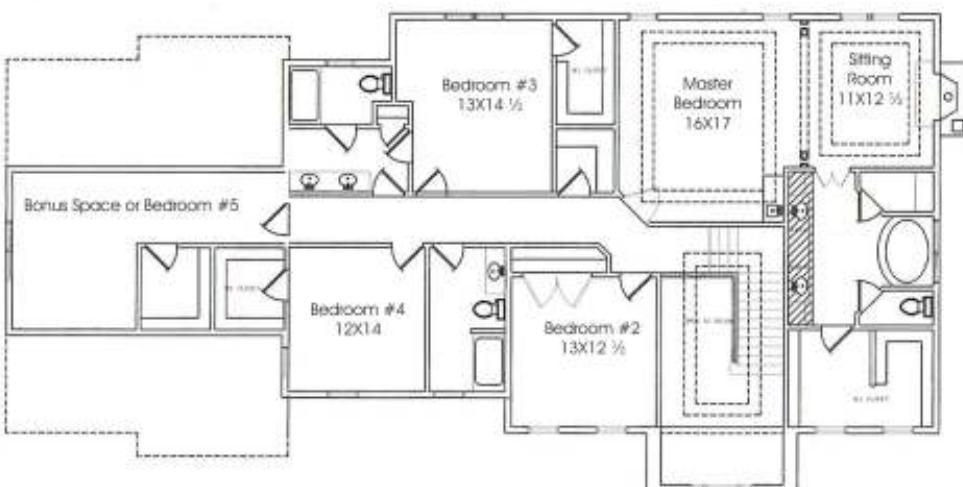

# The Essex II

3,750 square feet, Two Story

Lifestyle Homes  
of Wisconsin

First Floor

Second Floor

Drawings are for illustrative purpose only; actual construction may vary.

**Lifestyle Homes of Wisconsin, LLC**