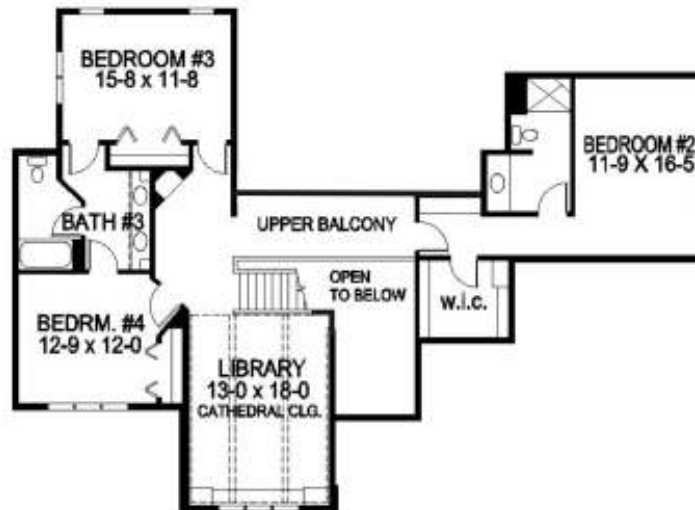

Jayne's Cottage

4,320 square feet,
Two Story, First Floor Master

2005 Parade of Homes Model

Lifestyle Homes
of Wisconsin

Drawings are for illustrative purpose only; actual construction may vary.

Lifestyle Homes of Wisconsin, LLC