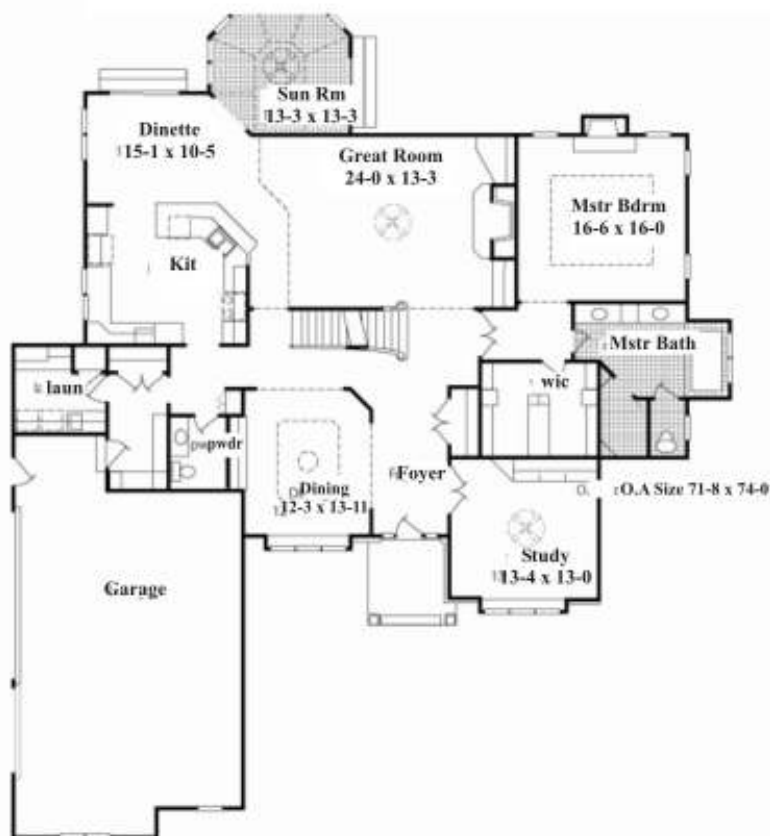

The Sundance

3,940 square feet

Lifestyle Homes
of Wisconsin

First Floor

Second Floor

Drawings are for illustrative purpose only; actual construction may vary.

Lifestyle Homes of Wisconsin, LLC

www.lshofwi.com † 414-378-9105